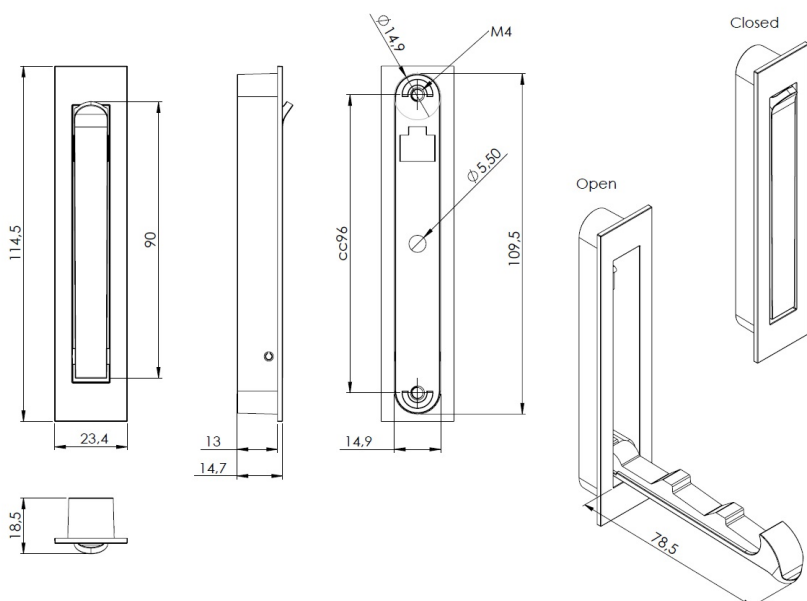

PRODUCT SHEET

Description:

Wardrobe Hook "Croc", Zamak, Inlay, Retractable, SS-Look Incl. 2x M4 x10mm & 2 x M4 x16mm
Screws

Item number:

22.07.522-0

Units	Box	Carton	HS Code	Barcode
Pcs.	25	125	8302500000	
				5704866513715